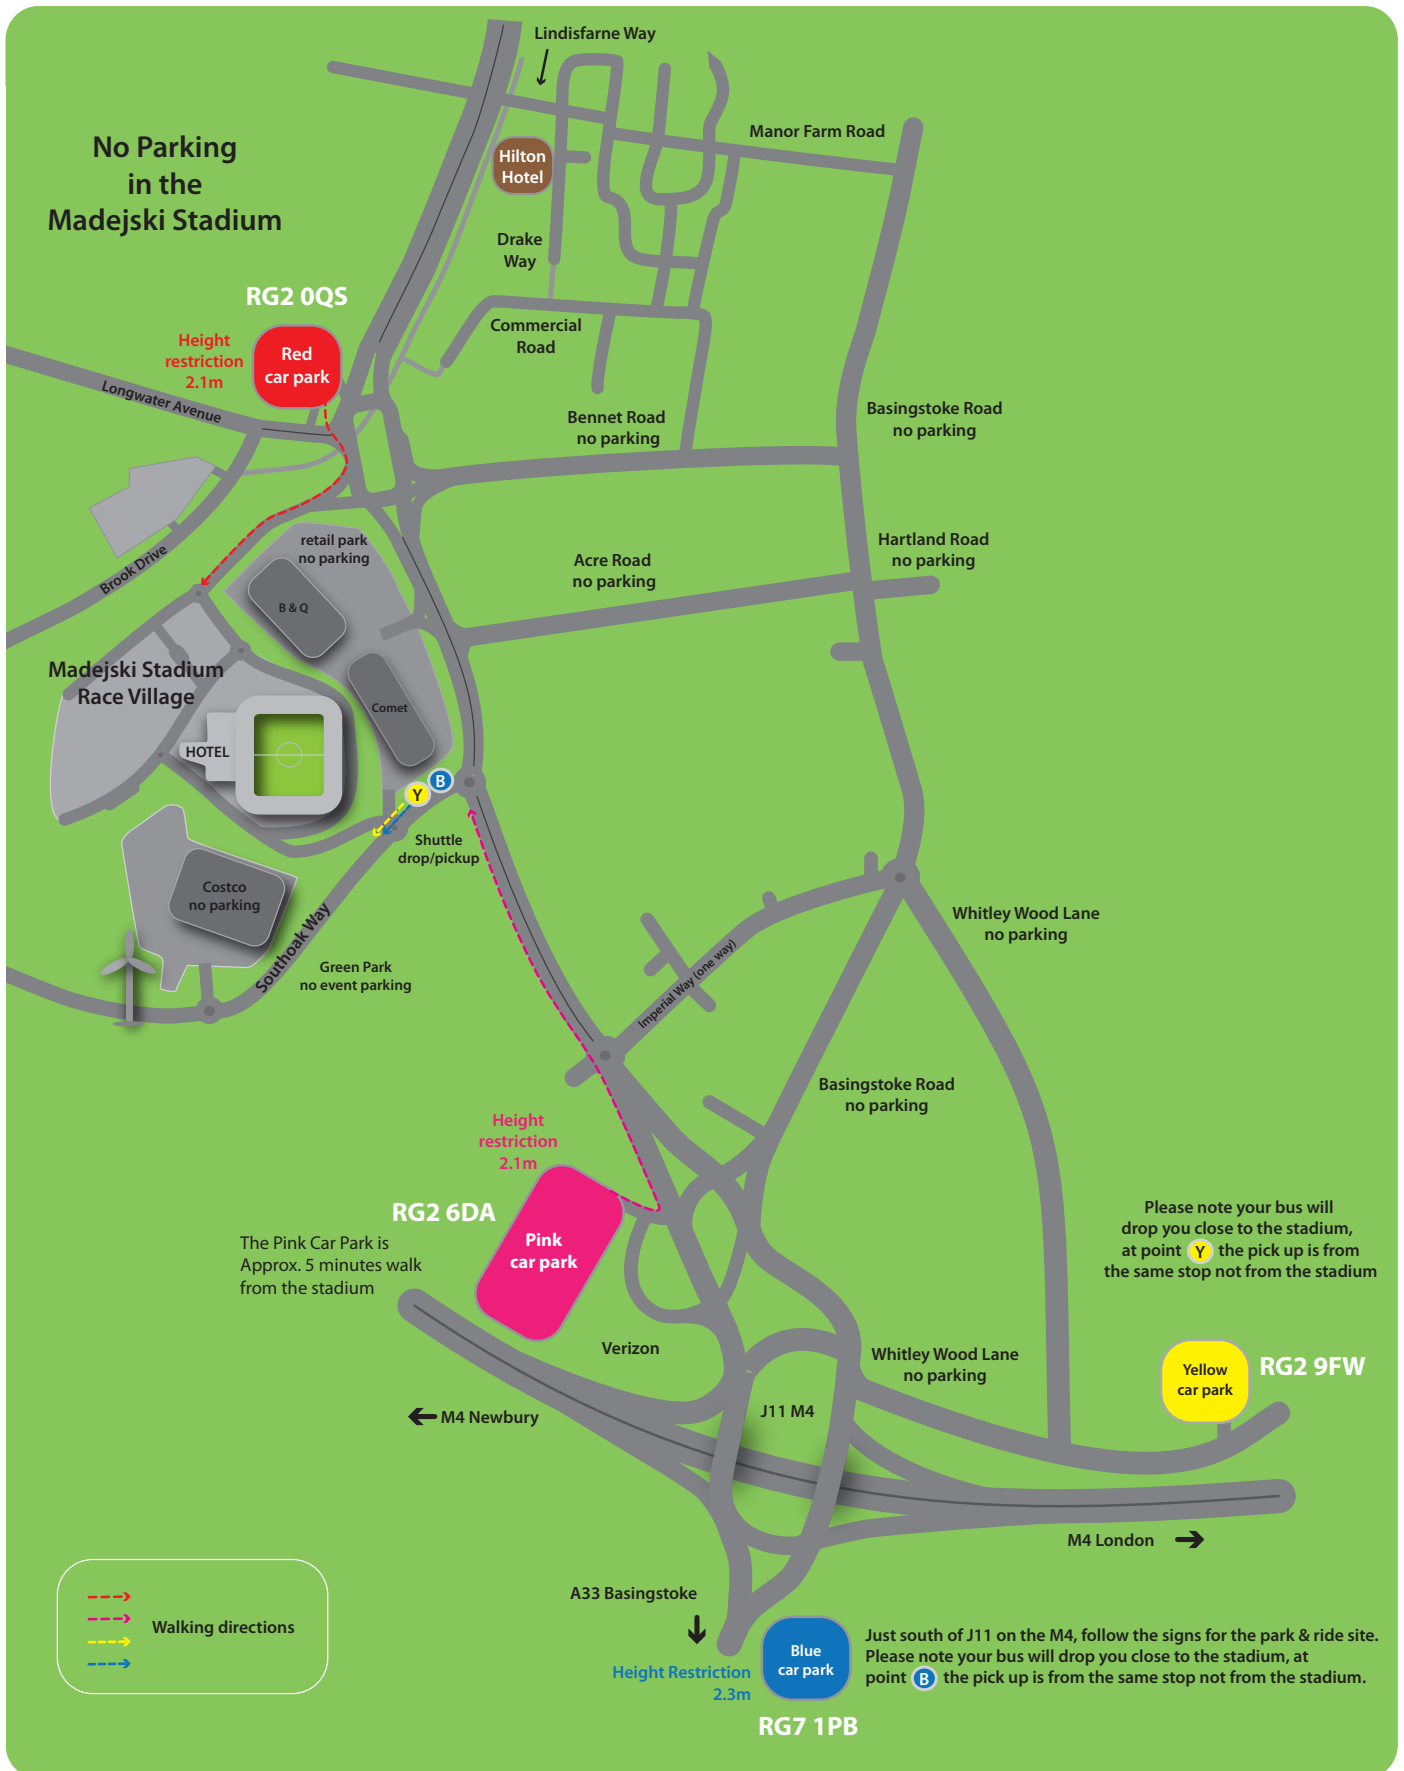

Official Car Parking Map

All colour coded car parks are pre-book only

Please note if for any reason, outside the organisers control, the car park booked becomes unavailable prior to the event your booking will be transferred to an alternative and suitable car park, if a suitable car park cannot be found a full refund will be given.